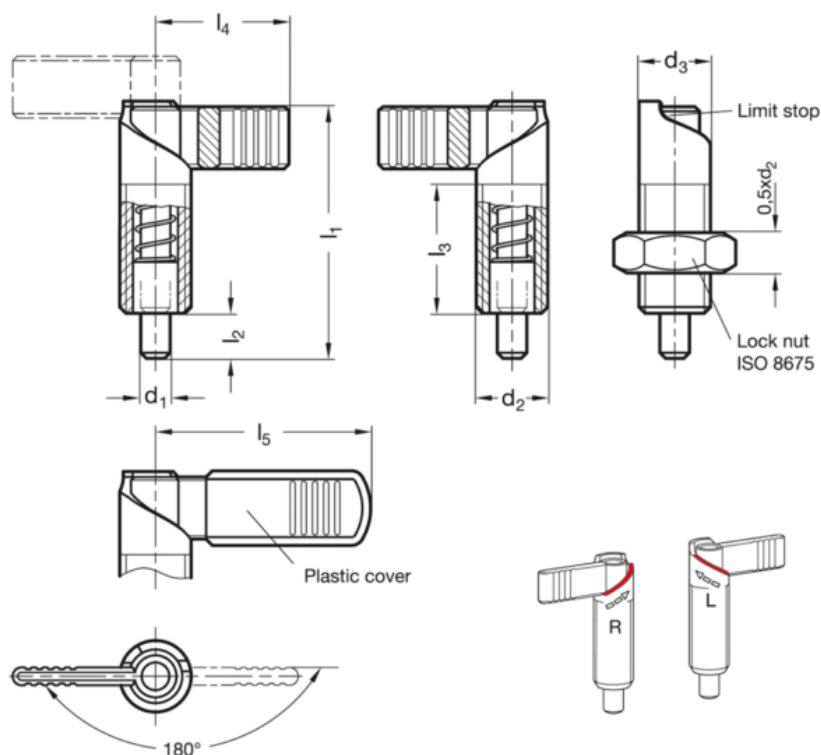

Article number: 2072155M101LA

Description: E+G indexing plunger
GN 721.5-5-M10x1-LA

Measures

d1	= 5	l4	= 21
d2	= M10x1	l5	= -
d3	= 10	Weight in (g)	= 90
fjedbund	= 7		
fjedtop	= 20		
l1	= 37.5		
l2	= 6		
l3	= 19		